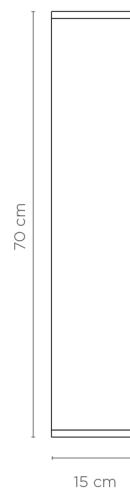

AD 1930

AD 1930 10-9670
Wall lamp

Vertical format wall light, perfect for contract lighting. Its surface lets the alabaster veins shine perfectly, giving a premium touch to the environment.

AD 1930

Technical Specs

2 x LED linear light 10w 3000k
70 x 15 cm

Structure

-  Nickel
-  Black Nickel
-  Gold

Alabaster

-  White Gelsa