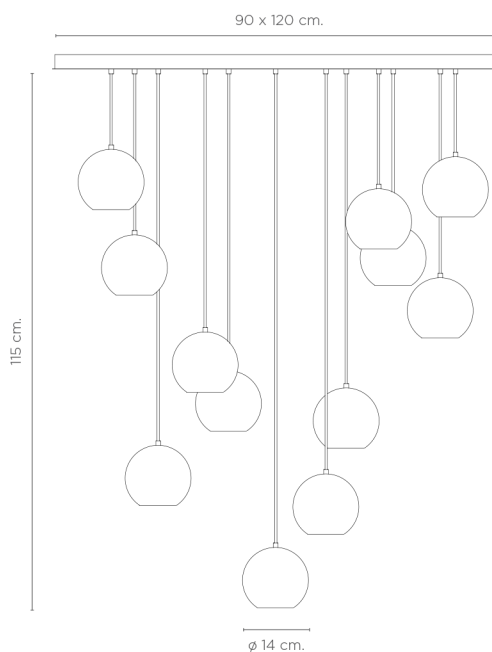

RAIN BALLS

RAIN BALLS 20-8620/12

Ceiling lamp

A shower of luminous balls that spreads through space. It can illuminate from a large table, a living room or a staircase, depending on the distribution of the screens. Lacquered wood base.

RAIN BALLS

Technical Specs

12xG9 LED 3w 3000K 230v
Adjustable height

20-8620/9

Black metal ceiling base
D. 60 cm.
9 spheres D. 14 cm.
Height 200 cm.

20-8620/12

Dark gray lacquered wood ceiling base
90 x 120 cm.
12 spheres D. 14 cm.
Height 115 cm.

Electrical Cable

■ Black

□ Transparent