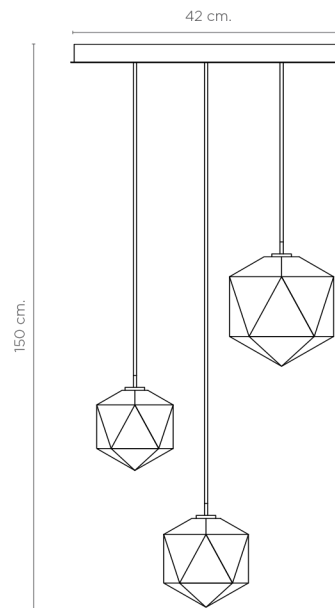

METEORITE

DESIGN JOAN CASANYES

METEORITE 20-8725/3

Ceiling lamp

The Meteorite alabaster pendant lamp reflects a unique and personal style. Its cut, like that of a gemstone, in the shape of an icosahedron, determines the shape.

METEORITE 3

Technical Specs

3xG9 LED 3,5w 3000K 230v
Adjustable height
1 shade D. 28 cm
1 shade D. 24 cm
1 shade D. 20 cm

Custom options available

Ceiling base

■ Matt Black (RAL 9005) ■ Matt White (RAL 9010)

Structure

■ Brass

Alabaster

■ White Gelsa

Electrical Cable

■ Black Textile