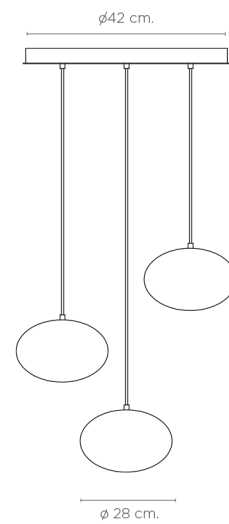

OVAL

OVAL 20-8975/3

Ceiling lamp

Lamps with oval organic shapes. The compositions of 3 or 6 screens come with oven-lacquered steel bases, in white or black. The fixing elements of the screens are made of threaded solid brass.

OVAL 3

Technical Specs

3xG9 LED 3w 3000K 230v
3 oval alabaster shades 28 cm. x 18 cm.
Adjustable height

Custom options available

Ceiling base

■ Matt Black (RAL 9005) ■ Matt White (RAL 9010)

Structure

■ Brass

OVAL 6

OVAL 12

Technical Specs

12xG9 LED 3w 3000K 230v
6 or 12 oval alabaster shades 18 cm. x 12 cm.
Adjustable height

Custom options available

Ceiling base

■ Matt Black (RAL 9005) ■ Matt White (RAL 9010)

Structure

■ Brass

Alabaster

■ White Gelsa

Electrical Cable

■ Black
□ Transparent