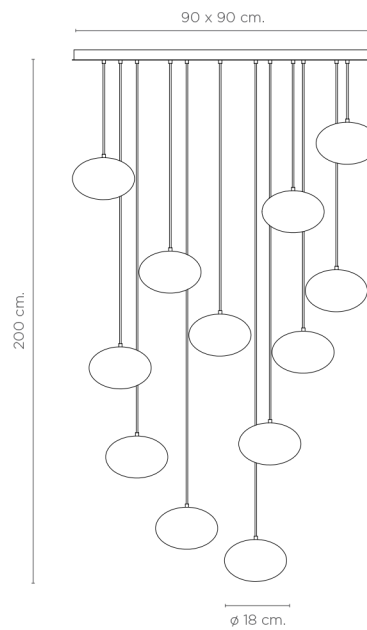

OVAL 3

Technical Specs

3xG9 LED 3w 3000K 230v
3 oval alabaster shades 28 cm. x 18 cm.
Adjustable height

Custom options available

Ceiling base

■ Matt Black (RAL 9005) ■ Matt White (RAL 9010)

Structure

■ Brass

Alabaster

■ White Gelsa

Electrical Cable

■ Black
□ Transparent

Lamps with oval organic shapes. The compositions of 3 or 6 screens come with oven-lacquered steel bases, in white or black. The fixing elements of the screens are made of threaded solid brass.

OVAL 6

OVAL 12

Technical Specs

12xG9 LED 3w 3000K 230v
6 or 12 oval alabaster shades 18 cm. x 12 cm.
Adjustable height

Custom options available

Ceiling base

■ Matt Black (RAL 9005) ■ Matt White (RAL 9010)

Structure

■ Brass

Alabaster

■ White Gelsa

Electrical Cable

■ Black
□ Transparent