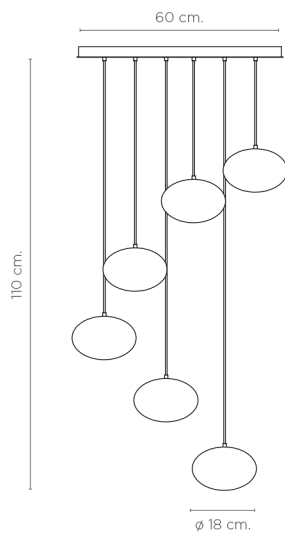

OVAL 3

Technical Specs

3xG9 LED 3w 3000K 230v
3 oval alabaster shades 28 cm. x 18 cm.
Adjustable height

Custom options available

Ceiling base

■ Matt Black (RAL 9005) ■ Matt White (RAL 9010)

Structure

■ Brass

Alabaster

■ White Gelsa

Electrical Cable

■ Black
□ Transparent

Lamps with oval organic shapes. The compositions of 3 or 6 screens come with oven-lacquered steel bases, in white or black. The fixing elements of the screens are made of threaded solid brass.

OVAL 6

OVAL 12

Technical Specs

12xG9 LED 3w 3000K 230v
6 or 12 oval alabaster shades 18 cm. x 12 cm.
Adjustable height

Custom options available

Ceiling base

■ Matt Black (RAL 9005) ■ Matt White (RAL 9010)

Structure