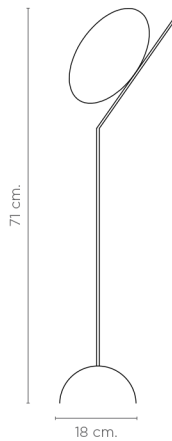

REFLEX

DESIGN JOAN CASANYES

Alabaster ellipse mounted on a metal disc, produces duplicate reflections. The black Marquina marble base. Versatile and avant-garde for any public or private environment.

REFLEX TABLE

REFLEX FLOOR

Technical Specs

G9 LED 3,5w 3000K

50-9585 Reflex Floor 28 x 184 cm.

50-9586 Reflex Table 18 x 71 cm.

Structure

Nickel

Black Nickel