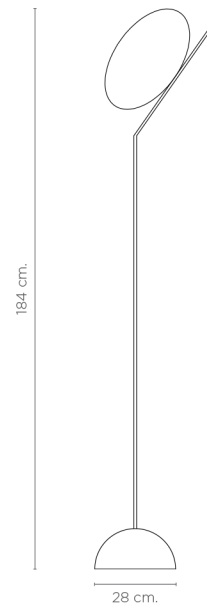

REFLEX

DESIGN JOAN CASANYES

Alabaster ellipse mounted on a metal disc, produces duplicate reflections. The black Marquina marble base. Versatile and avant-garde for any public or private environment.

REFLEX TABLE

REFLEX FLOOR

Technical Specs

G9 LED 3,5w 3000K

50-9585 Reflex Floor 28 x 184 cm.

50-9586 Reflex Table 18 x 71 cm.

Structure

Nickel

Black Nickel