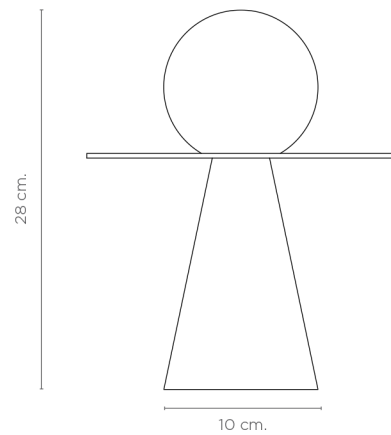

SATURN CYCLE

SATURN CYCLE 50-3999

Table lamp

Alabaster sphere mounted on a polished metal disc, produces duplicate reflections. By installing a group of luminaires on the wall or ceiling, a pleasant light effect of streaked lights and reflections is produced.

SATURN CYCLE TABLE

Technical Specs

G9 LED 2,5w 3000K
20 x 28 cm

Structure

 Nickel

 Black Nickel

 Gold

Base