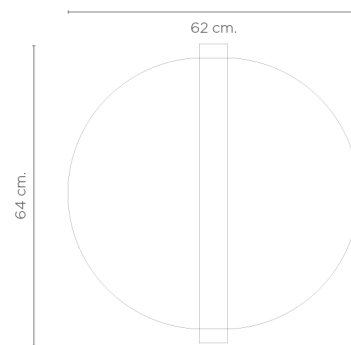

SLIM COLLECTION

DESIGN JOAN CASANYES

SLIM COLLECTION IO-9648

Wall lamp

The Slim Collection wall light has added semi-circular mirrors on each side. Currently, the mirror is an element that is incorporated into interiors, and the set is an elegant decorative complement, suitable for a multitude of spaces.

SLIM COLLECTION

Technical Specs

LED Compact 10w 3000k
D. 62 cm

Structure

 Nickel

 Gold

 Mirror

 Black Nickel