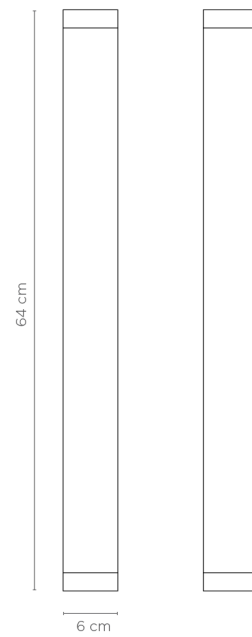

SLIM WS

SLIM WS 10-9540

Wall lamp

Minimalist wall sconce, giving a subtle touch to any style of decoration with the possibility of applying several, creating a rhythm in each point of light.

SLIM WS

Technical Specs

Compact LED 10 w. 3000K
6 x 64 cm.

Custom options available

Structure

-  Nickel
-  Black Nickel
-  Gold

Alabaster

-  White Gelsa