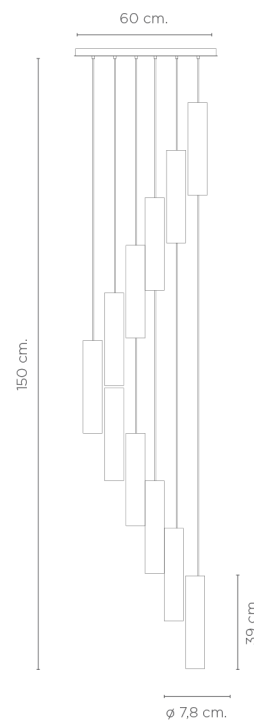

TUBULAR BELLS

TUBULAR BELLS 20-8900/12

Ceiling lamp

Set of alabaster tubes suspended at different heights creating a circular curtain of tubes. Very visual lamp that fits very well due to its height in hotel halls or in wide stairwells to dress any environment.

TUBULAR BELLS

Technical Specs

12xGU10 LED 5w 3000K 230v
Adjustable height
12 alabaster tube
D. 7,8 x 39 cm

Ceiling base

■ Matt Black (RAL 9005) ■ Matt White (RAL 9010)

Structure

■ Brass

Alabaster

■ White Gelsa

Electrical Cable

■ Black
□ Transparent